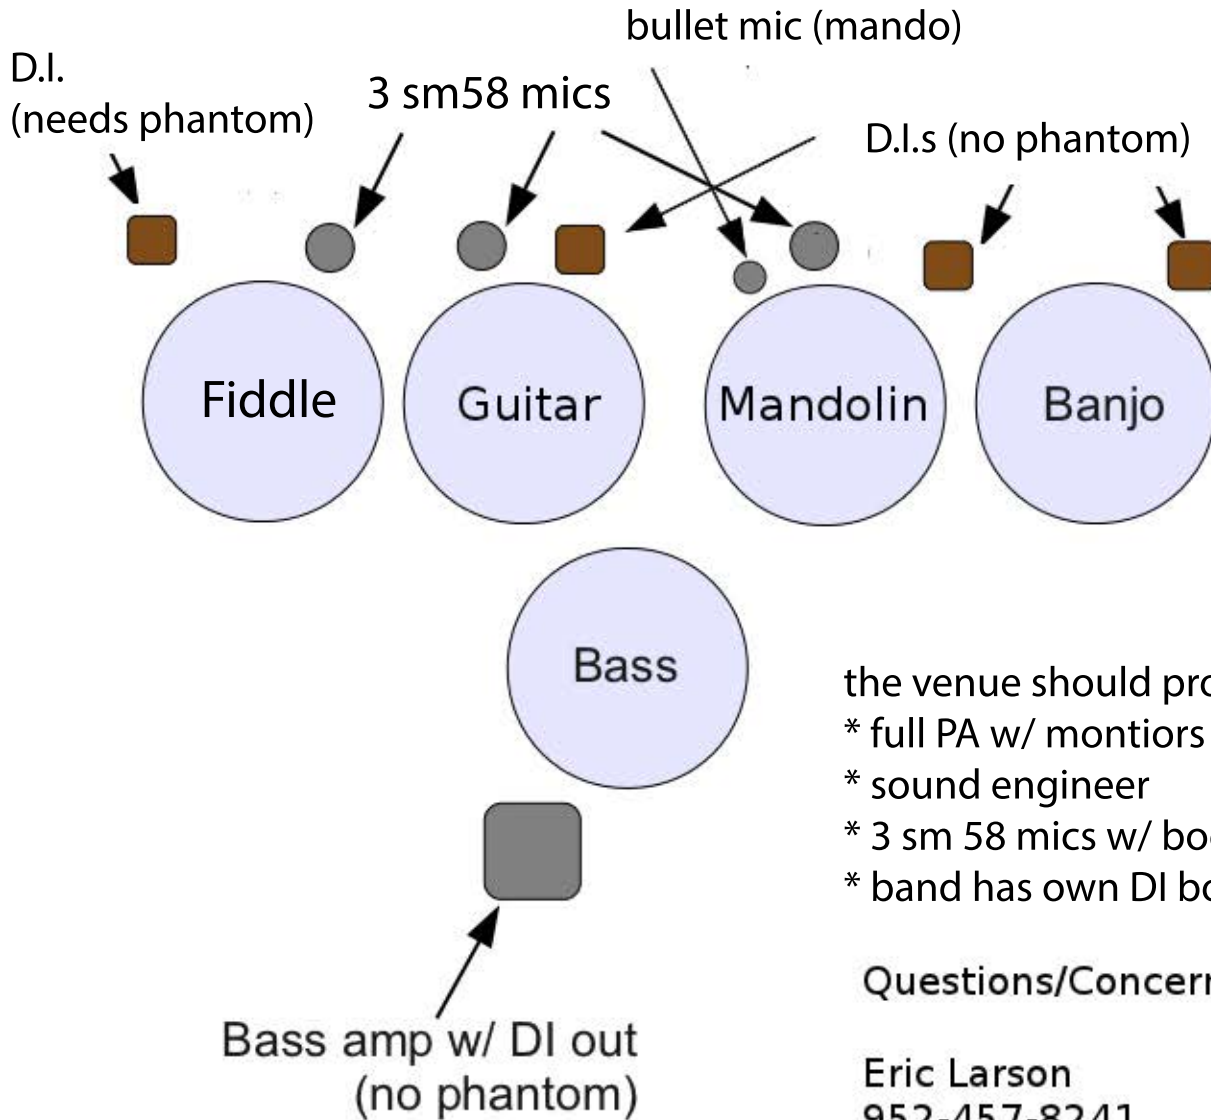

Sans Souci: stage plot

(9 lines needed)

the venue should provide:

- * full PA w/ monitors / speakers
- * sound engineer
- * 3 sm 58 mics w/ boom stands
- * band has own DI boxes.

Questions/Concerns?

Eric Larson
952-457-8241